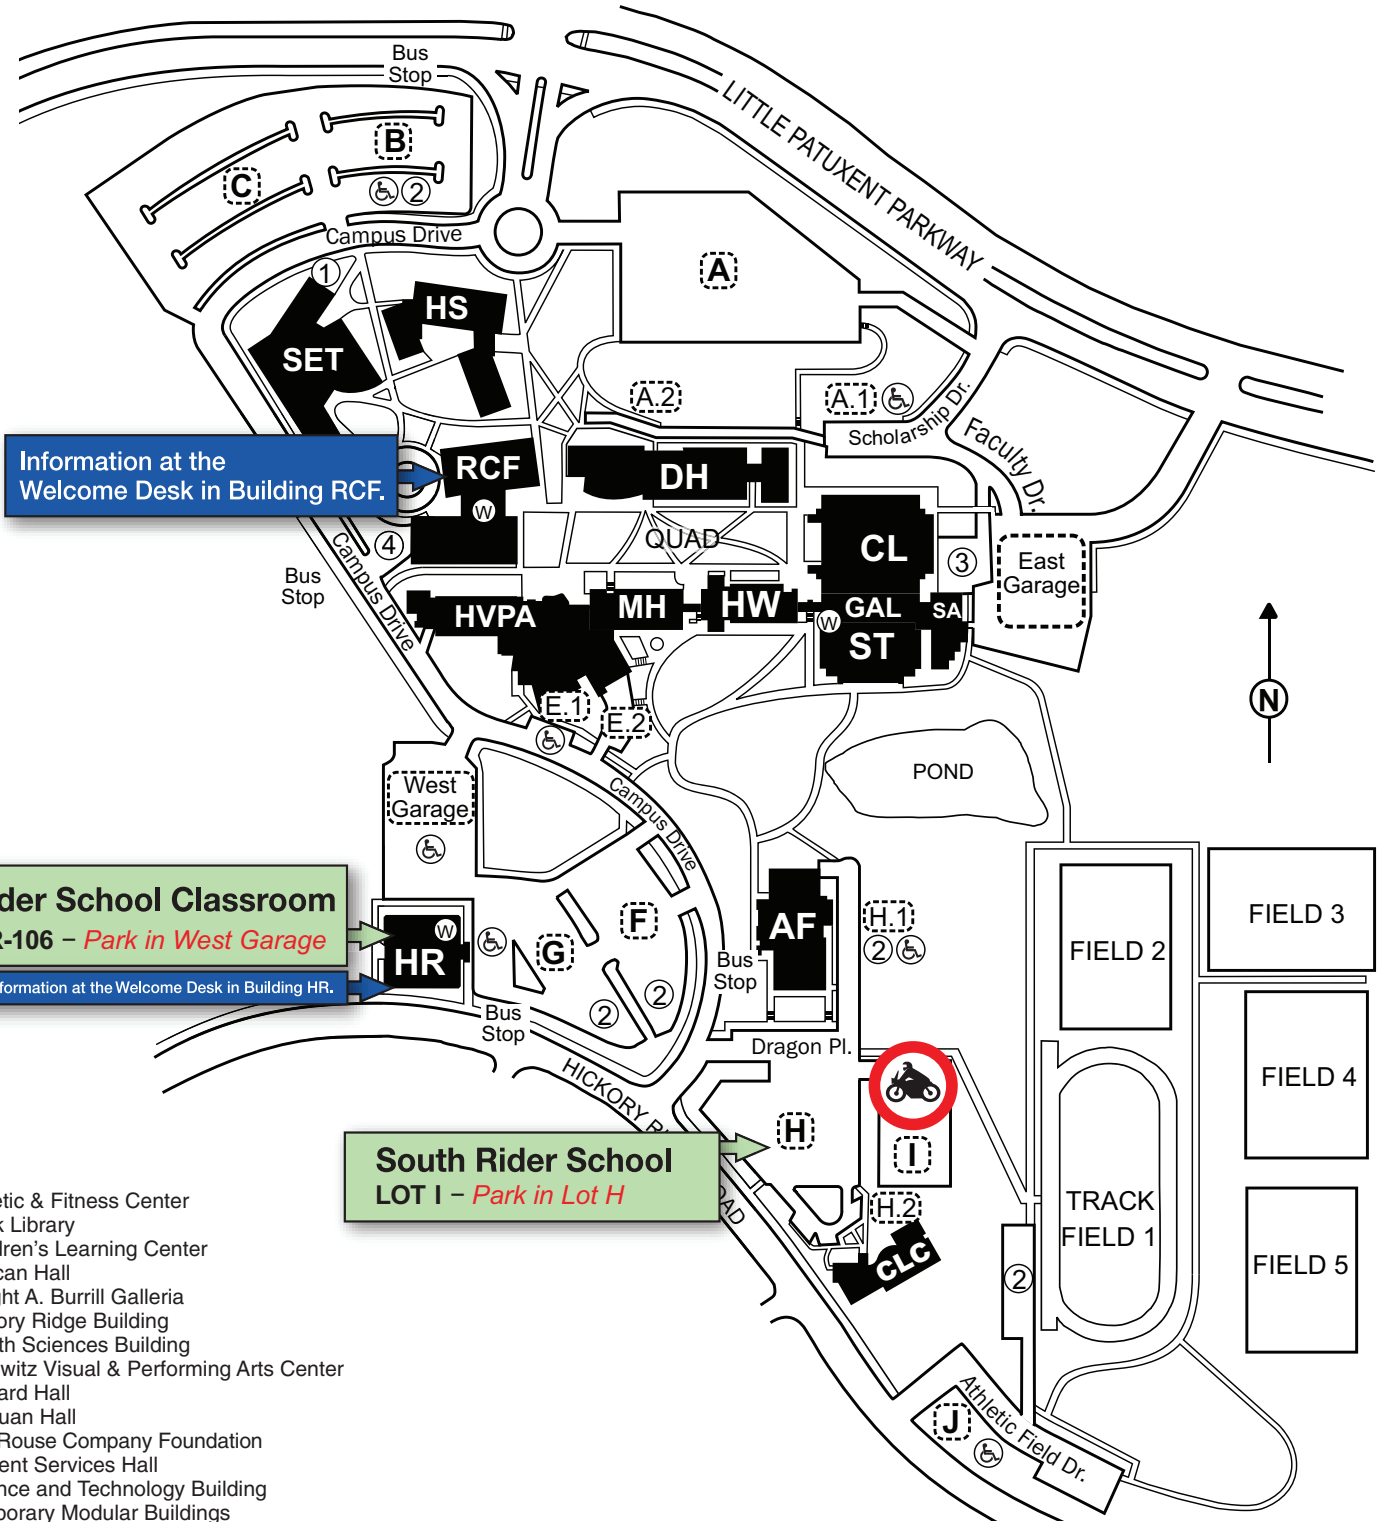

THE RIDER SCHOOL

AT HOWARD COMMUNITY COLLEGE

[Click Here for Directions to HCC](#)

Information at the Welcome Desk in Building RCF.

 **Rider School Classroom**
 HR-106 – *Park in West Garage*
 Information at the Welcome Desk in Building HR.

South Rider School
 LOT I – *Park in Lot H*

- AF..... Athletic & Fitness Center
- CL..... Clark Library
- CLC..... Children's Learning Center
- DH..... Duncan Hall
- GAL..... Dwight A. Burrill Galleria
- HR..... Hickory Ridge Building
- HS..... Health Sciences Building
- HVPA... Horowitz Visual & Performing Arts Center
- HW..... Howard Hall
- MH..... McCuan Hall
- RCF..... The Rouse Company Foundation Student Services Hall
- ST..... Science and Technology Building
- TA..... Temporary Modular Buildings