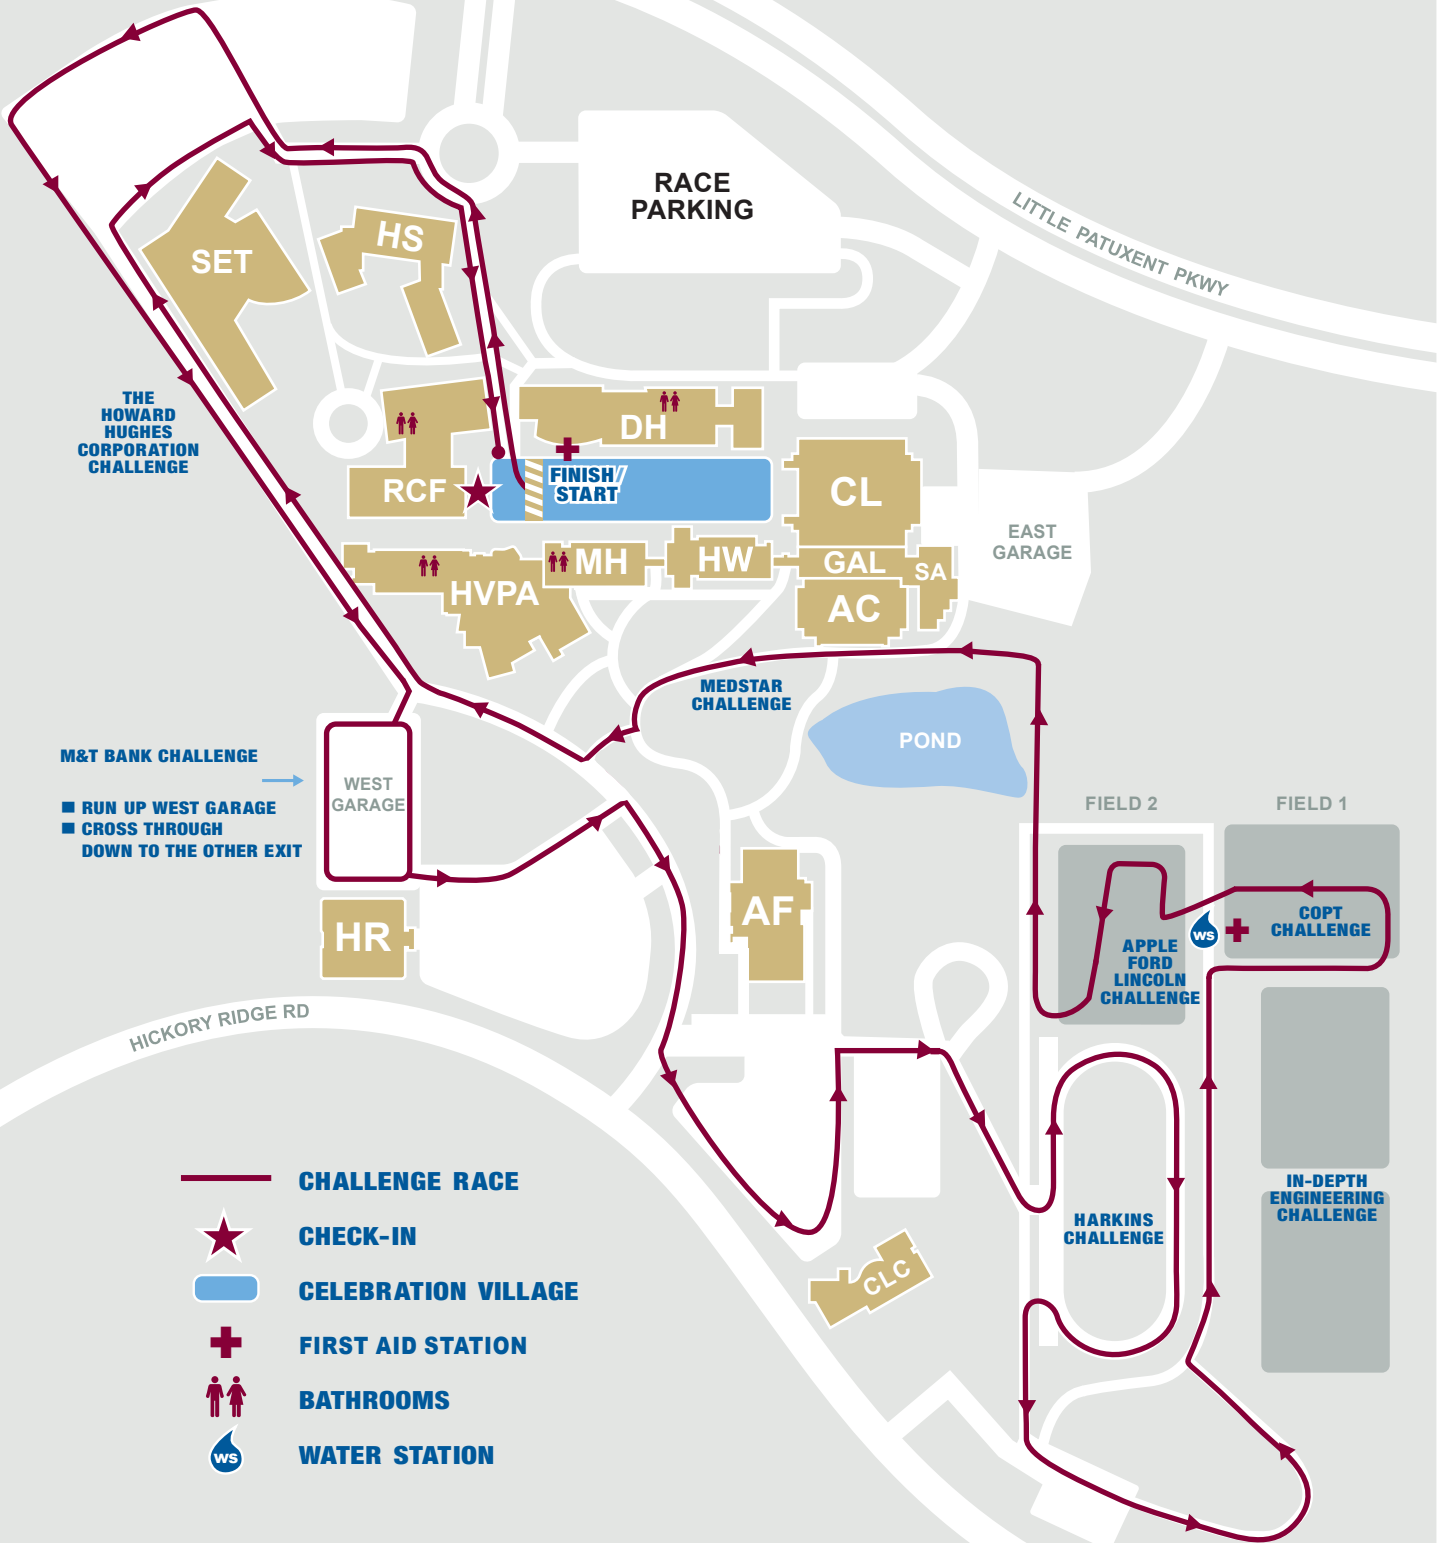

# 2022 COURSE MAP

Howard Community College

# 5K CHALLENGE RACE

RUN. CLIMB. CRAWL.

THE HOWARD HUGHES CORPORATION CHALLENGE

M&T BANK CHALLENGE  
■ RUN UP WEST GARAGE  
■ CROSS THROUGH DOWN TO THE OTHER EXIT

RACE PARKING

LITTLE PATUXENT PKWY

HICKORY RIDGE RD

- CHALLENGE RACE
- ★ CHECK-IN
- CELEBRATION VILLAGE
- ⊕ FIRST AID STATION
- 🚻 BATHROOMS
- 💧 WS WATER STATION

RACE PARKING

SET

HS

RCF

DH

CL

GAL

SA

AC

HVA

MH

HW

EAST GARAGE

WEST GARAGE

HR